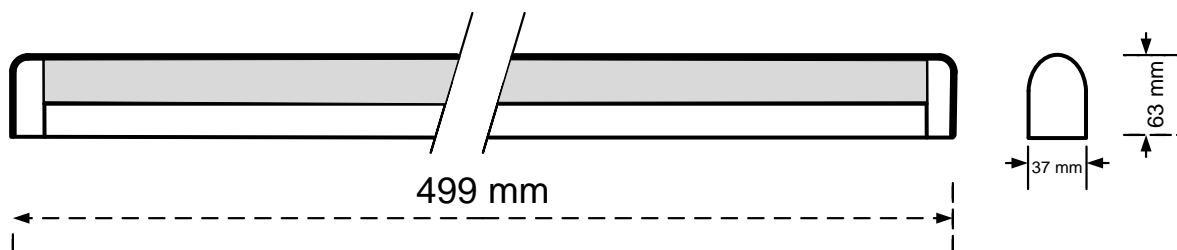

Dimensional Drawing

ELMASCO INDUSTRIES S.A.

Head Office : 44 K. Palama, 14343 N. Chalkidona, Athens, Greece
Production Plant : Ag. Adrianos, 21100 Nafplio, Greece
Email: elmasco@elmasco.eu

Tel : +30 210 2583100
Fax: +30 210 2583107